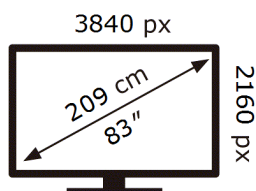

**ENERG** ⚡

Samsung

GQ83S93DAE

**150** kWh/1000h

ABCDEF **G**

**227** kWh/1000h

2019/2013