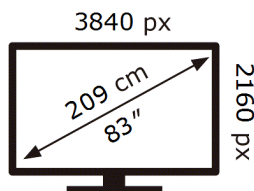

ENERGY

Samsung

GQ83S93HAE

128 kWh/1000h

ABCDEF **G**

372 kWh/1000h

2019/2013