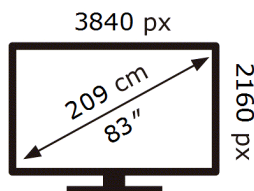

ENERG ⚡

Samsung

GQ83S94DAE

150 kWh/1000h

ABCDEF **G**

227 kWh/1000h

2019/2013