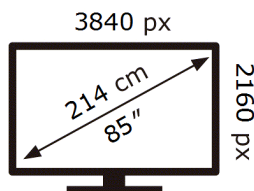

**ENERG** 

**Samsung**

GQ85LS03HWU

**155** kWh/1000h

ABCDEF **G**

**312** kWh/1000h

2019/2013