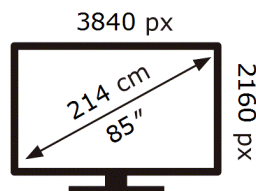

ENERG 

Samsung

GQ85Q60DAU

129 kWh/1000h

ABCDEF **G**

264 kWh/1000h

2019/2013