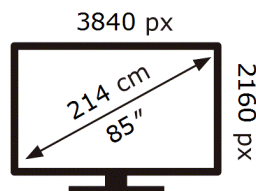

ENERG 

Samsung

GQ85Q80DAT

160 kWh/1000h

ABCDEF **G**

405 kWh/1000h

2019/2013