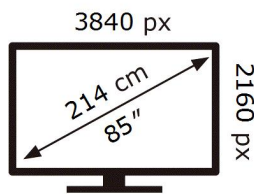

ENERG 

SAMSUNG

GQ85Q80TGT

308 kWh/1000h

ABCDEF **G**

418 kWh/1000h

2019/2013