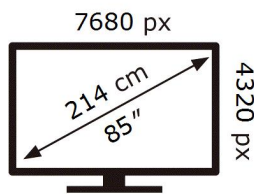

ENERG

SAMSUNG

GQ85Q950TST

520 kWh/1000h

ABCDEF **G**

540 kWh/1000h

2019/2013