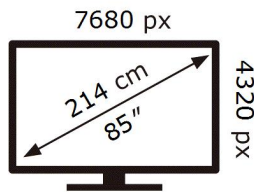

ENERG

SAMSUNG

GQ85QN800AT

305 kWh/1000h

ABCDEF **G**

HDR

449 kWh/1000h

2019/2013