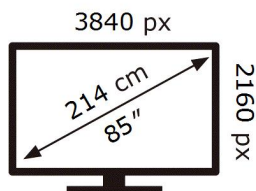

ENERG

SAMSUNG

GQ85QN85CAT

103 kWh/1000h

ABCDEF **G**

303 kWh/1000h

2019/2013