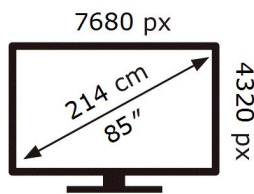

ENERG 

SAMSUNG

GQ85QN900AT

327 kWh/1000h

ABCDEF **G**

HDR

553 kWh/1000h

2019/2013