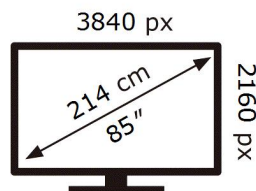

ENERG

SAMSUNG

GQ85QN90BAT

146 kWh/1000h

ABCDEF **G**

357 kWh/1000h

2019/2013