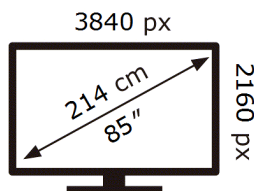

**ENERG** 

Samsung

GQ85QN90DAT

**123** kWh/1000h

ABCDEF **G**

**339** kWh/1000h

2019/2013