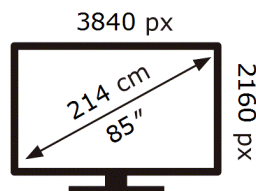

# ENERG

Samsung

GQ85QN92DAT

**123** kWh/1000h

ABCDEF **G**

**339** kWh/1000h

2019/2013