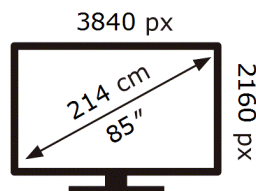

ENERG 

Samsung

GQ85QN93DAT

123 kWh/1000h

ABCDEF **G**

339 kWh/1000h

2019/2013