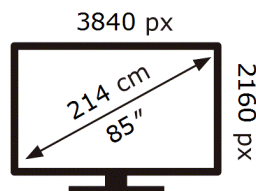

ENERG 

Samsung

GQ85QN94DAT

123 kWh/1000h

ABCDEF **G**

339 kWh/1000h

2019/2013