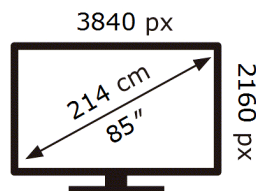

ENERG 

Samsung

GQ85QN95DAT

142 kWh/1000h

ABCDEF **G**

347 kWh/1000h

2019/2013