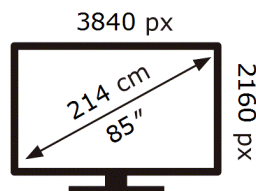

ENERG ⚡

Samsung

GQ85QNX1DAT

143 kWh/1000h

ABCDEF **G**

357 kWh/1000h

2019/2013