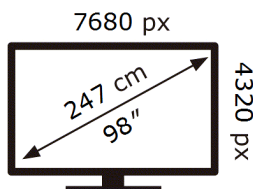

ENERG

Samsung

GQ98QN990CT

199 kWh/1000h

ABCDEF **G**

557 kWh/1000h

2019/2013