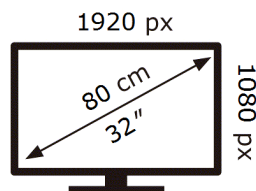

ENERG

Samsung

GU32F6009FU

27 kWh/1000h

ABCDEF **G**

50 kWh/1000h

2019/2013