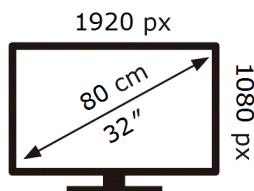

ENERG

Samsung

GU32F6079FU

27 kWh/1000h

ABCDEF **G**

50 kWh/1000h

2019/2013