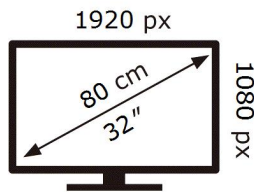

ENERG 

SAMSUNG

GU32T5377AU

38 kWh/1000h

ABCDEF **G**

HDR

55 kWh/1000h

2019/2013