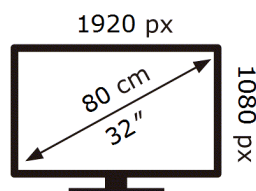

ENERG ⚡

Samsung

GU32T5377CD

27 kWh/1000h

ABCDEF **G**

55 kWh/1000h

2019/2013