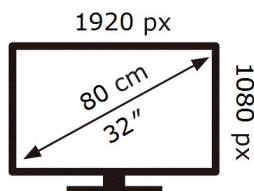

ENERG

SAMSUNG

GU32T5377CU

33 kWh/1000h

ABCDEF **G**

HDR

55 kWh/1000h

2019/2013