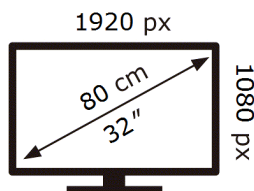

ENERG

Samsung

GU32T5379CD

27 kWh/1000h

ABCDEF **G**

55 kWh/1000h

2019/2013