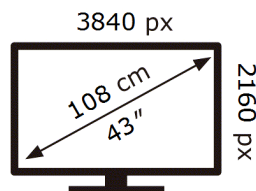

**ENERG** ⚡

**Samsung**

GU43M1EHAU

**51** kWh/1000h

ABCDEF **G**

**95** kWh/1000h

2019/2013