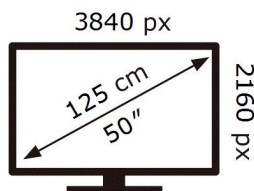

ENERG

SAMSUNG

GU50TU8519U

110 kWh/1000h

ABCDEF **G**

130 kWh/1000h

2019/2013