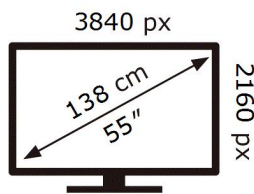

ENERG 

SAMSUNG

GU55TU7079U

103 kWh/1000h

ABCDEF **G**

132 kWh/1000h

2019/2013