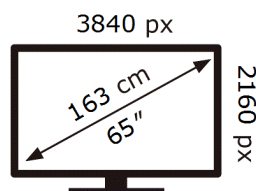

**ENERG** ⚡

Samsung

GU65DU7170U

**110** kWh/1000h

ABCDEF **G**

**169** kWh/1000h

2019/2013