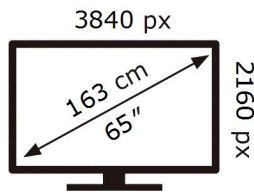

ENERG ⚡

SAMSUNG

GU65TU8509U

137 kWh/1000h

ABCDEF **G**

HDR

150 kWh/1000h

2019/2013