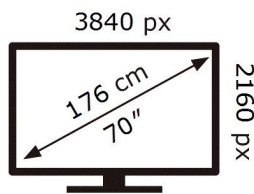

ENERG 

SAMSUNG

GU70TU7199U

161 kWh/1000h

ABCDEF **G**

217 kWh/1000h

2019/2013