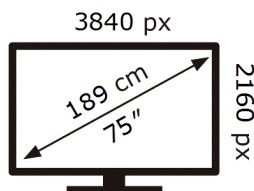

ENERG ⚡

Samsung

GU75M1EHAU

129 kWh/1000h

ABCDEF **G**

195 kWh/1000h

2019/2013