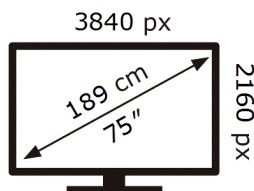

ENERG

Samsung

GU75M83HAU

83 kWh/1000h

ABCDEF **G**

195 kWh/1000h

2019/2013