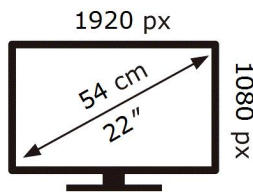

ENERG ⚡

SAMSUNG

HG22ED470TW

24 kWh/1000h

2019/2013