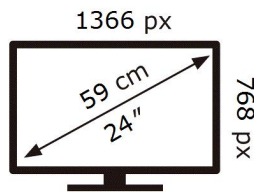

ENERG 

SAMSUNG

HG24EE690AB

34 kWh/1000h

2019/2013