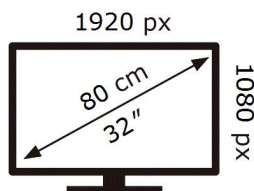

ENERG

SAMSUNG

HG32CF800EU

27 kWh/1000h

ABCDEF **G**

51 kWh/1000h

2019/2013