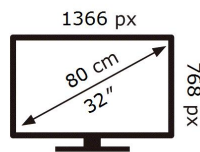

ENERGY

SAMSUNG

HG32EE460FK

43 kWh/1000h

2019/2013