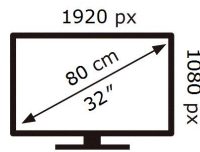

**ENERGY**

SAMSUNG

HG32EE694DK

**44** kWh/1000h

2019/2013