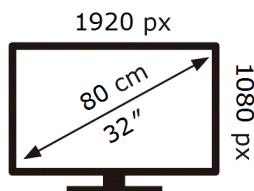

# ENERG

Samsung

HG32EJ690WE

**27** kWh/1000h

ABCDEF **G**

**45** kWh/1000h

2019/2013