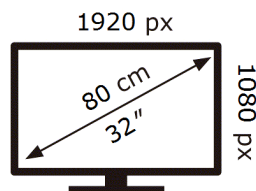

ENERG

Samsung

HG32F800FEA

27 kWh/1000h

ABCDEF **G**

HDR

50 kWh/1000h

2019/2013