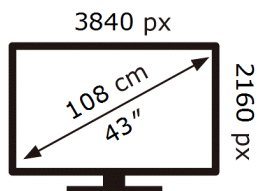

ENERG ⚡

Samsung

HG43BU800EU

69 kWh/1000h

ABCDEF **G**

98 kWh/1000h

2019/2013