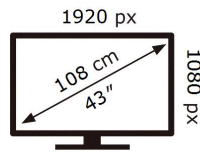

ENERGY

SAMSUNG

HG43EE690DB

54 kWh/1000h

2019/2013