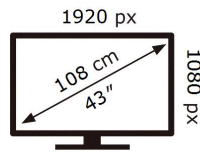

ENERGY

SAMSUNG

HG43EE694DK

53 kWh/1000h

2019/2013