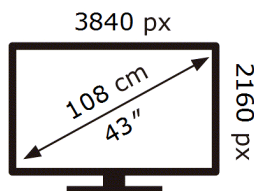

ENERG 

Samsung

HG43Q60AAEE

54 kWh/1000h

ABCDEF **G**

101 kWh/1000h

2019/2013