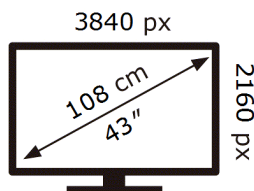

**ENERG** ⚡

**Samsung**

HG43U800FEU

**51** kWh/1000h

ABCDEF **G**

**100** kWh/1000h

2019/2013