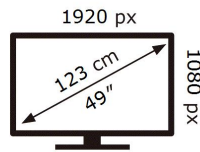

ENERGY

SAMSUNG

HG49EE694DK

70 kWh/1000h

2019/2013