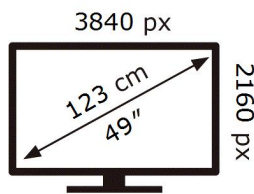

ENERG

SAMSUNG

HG49EJ690UB

108 kWh/1000h

ABCDEF **G**

154 kWh/1000h

2019/2013