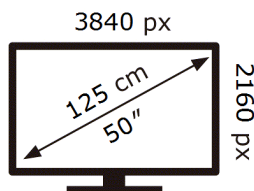

**ENERG** ⚡

Samsung

HG50Q60AAEU

**70** kWh/1000h

ABCDEF **G**

**110** kWh/1000h

2019/2013