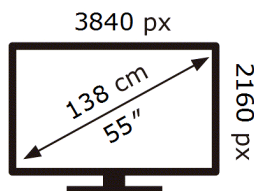

ENERG 

Samsung

HG55AU800EE

80 kWh/1000h

ABCDEF **G**

132 kWh/1000h

2019/2013