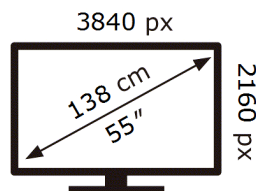

ENERG

Samsung

HG55BU800EU

88 kWh/1000h

ABCDEF **G**

130 kWh/1000h

2019/2013